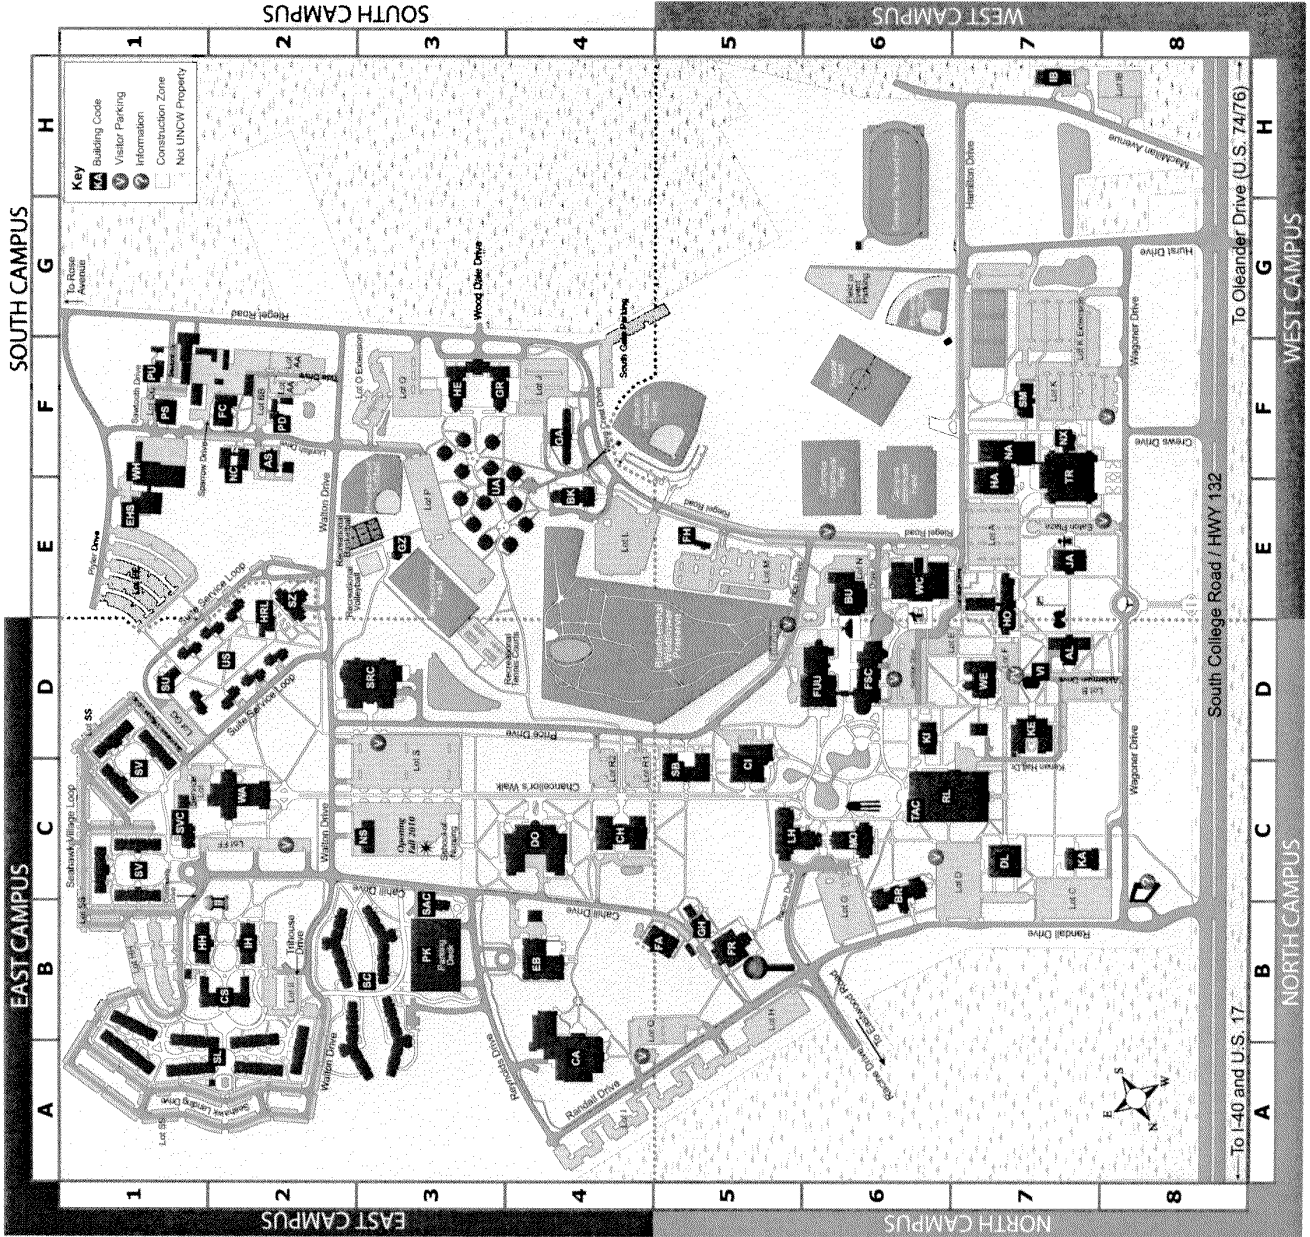

UNIVERSITY OF NORTH CAROLINA WILMINGTON  
 601 South College Road • Wilmington, NC 28403  
 910.962.3000 • www.uncw.edu

Revised March 2010

Building	Grid Location	Code
Academic Support Center	2F	AS
Alderman Hall	7D	AL
Almkus-Nixon Sports Medicine Complex	7F	SM
Bear Hall	6B	BR
Belt Hall	4E	BK
Burney Center	6E	BU
Cameron Hall	4C	CH
Computer Information Systems Building	5C	CI
Cornestone Hall	2B	CA
Cultural Arts Building	4A	CA
Deloach Hall	7C	DL
Dobo Hall	4C	DO
Education Building	4B	EB
Environmental Health and Safety	1E	EHS
Facilities	2F	FC
Fisher Field House	5E	FH
Fisher Student Center	6D	FSC
Fisher University Union	6D	FUU
Friday Annex	5B	FA
Friday Hall	5B	FR
Galloway Hall	4F	GA
Gazebro	3E	GZ
Graham Hall	3F	GR
Hanover Hall	7E	HA
Hewlett Hall	3F	HE
Hoggard Hall	7E	HO
Honors House	1B	HH
Housing and Residence Life	2E	HR
International House	2B	IH
Isaac Bear Early College High School	7H	IB
James Hall	7E	JA
Kenan Auditorium	7C	KA
Kenan Hall	7D	KE
King Hall	6D	KI
Kresge Greenhouse	5B	GH
Leuze Hall	5C	LH
Morton Hall	6C	MO
Natatorium	7F	NA
Natural Sciences	3C	NS
Network and Communications	2F	NC
Nixon Annex	7F	NX
Parking Deck	3B	PK
Police (UNCW)	2F	PD
Printing Services	1F	PS
Purchasing Services	1F	PU
Randall Library	6-7C	RL
Schwartz Hall	2E	SZ
Seahawk Crossing	2-3B	SC
Seahawk Landing	1-2A	SL
Seahawk Village	1C-D	SV
Seahawk Village Clubhouse	1C	SVC
Shops at the Crossing	3B	SAC
Social and Behavioral Sciences	5C	SB
Student Recreation Center	3D	SRC
Suites Services Building	1D	SU
Technology Assistance Center (Library)	6C	TAC
Trask Coliseum	7E	TR
University Apartments	3-4E-F	UA
University Suites	2D	US
Visitor Information & Parking	7D	VI
Wagoner Hall	2C	WA
Warehouse-Receiving	1F	WH
Warwick Center	6E	WC
Westside Hall	7D	WE